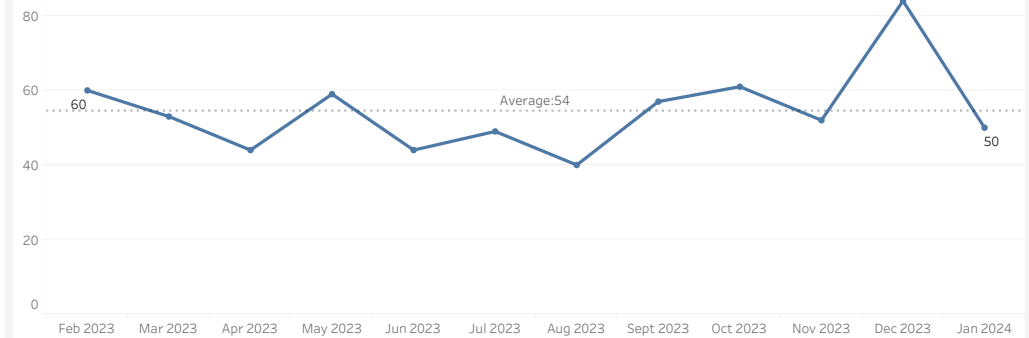

Geographical Level
Borough

Area Name
All

Select Measure Type
Offences

Offence
Knife Crime

Knife Crime Offence Count:

653

Knife Crime Offences per 1,000 pop.

2.0

12 months (ending January 2024) compared to previous 12 months (ending January 2023):

▲29.8%

January 2024 compared to December 2023:

▼40.5%

Please Note:

'Knife Crime with Injury' and 'Knife Crime with Injury (Personal robbery)' are subsets of 'Knife Crime' and should NOT be summed together as this will result in double counting. 'Knife Injury Victims' measures count the number of victims. Please hover your cursor here to see how 'Knife Crime' is ..

Hover cursor over a region in the map to see Borough-level information (click on area to filter other charts)

How has the volume of Knife Crime Offences changed?

What are the volumes by Knife Crime Type?