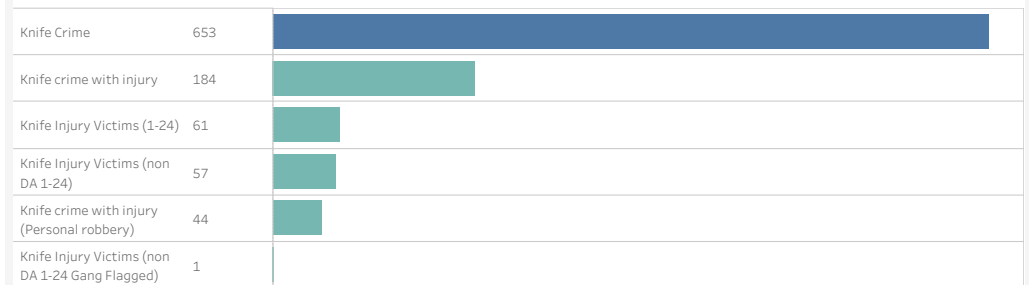

Geographical Level
Borough

Area Name
All

Select Measure Type
Offences

Offence
Knife Crime

Knife Crime Offence Count:

653

Knife Crime Offences per 1,000 pop.

2.0

12 months (ending January 2024) compared to previous 12 months (ending January 2023):

▲29.8%

January 2024 compared to December 2023:

▼40.5%

Please Note:

'Knife Crime with Injury' and 'Knife Crime with Injury (Personal robbery)' are subsets of 'Knife Crime' and should NOT be summed together as this will result in double counting. 'Knife Injury Victims' measures count the number of victims. Please hover your cursor here to see how 'Knife Crime' is ..

Hover cursor over a region in the map to see Borough-level information (click on area to filter other charts)

How has the volume of Knife Crime Offences changed?

What are the volumes by Knife Crime Type?