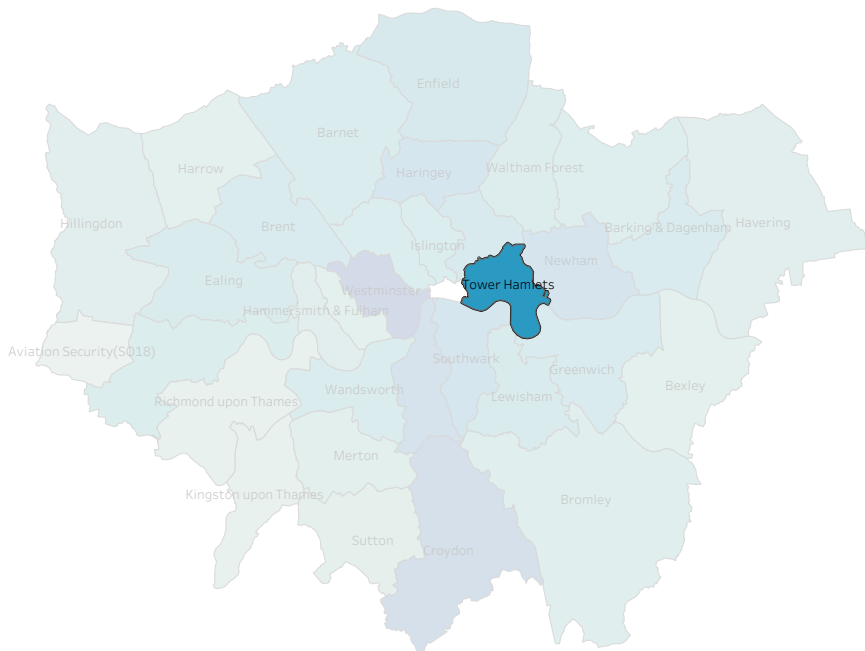

Geographical Level
Borough

Area Name
All

Select Measure Type
Offences

Offence
Knife Crime

Knife Crime Offence Count:

653

Knife Crime Offences per 1,000 pop.

2.0

12 months (ending January 2024) compared to previous 12 months (ending January 2023):

▲29.8%

January 2024 compared to December 2023:

▼40.5%

Please Note:

'Knife Crime with Injury' and 'Knife Crime with Injury (Personal robbery)' are subsets of 'Knife Crime' and should NOT be summed together as this will result in double counting. 'Knife Injury Victims' measures count the number of victims. Please hover your cursor here to see how 'Knife Crime' is ..

Hover cursor over a region in the map to see Borough-level information (click on area to filter other charts)

How has the volume of Knife Crime Offences changed?

What are the volumes by Knife Crime Type?