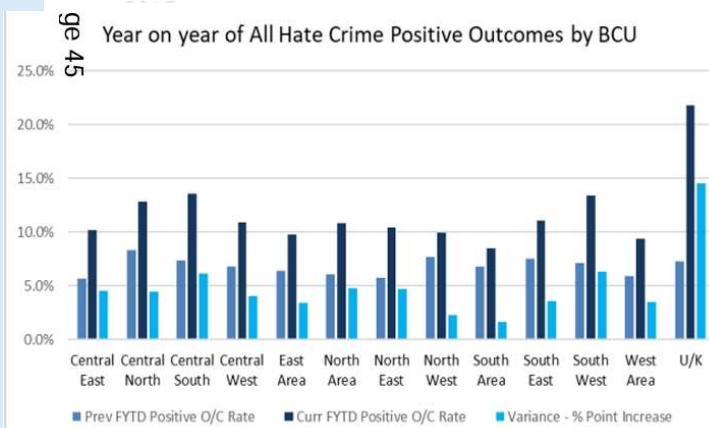

Is it an incident that our recycling rates are the lowest and our crime rates among the highest?

🚨 Tower Hamlets Council has spent over £455 MILLION since 2020

...on consultants, lawyers, recruitment firms, professional services and office costs. Yet, they do not listen to experienced Community Activists like ours.