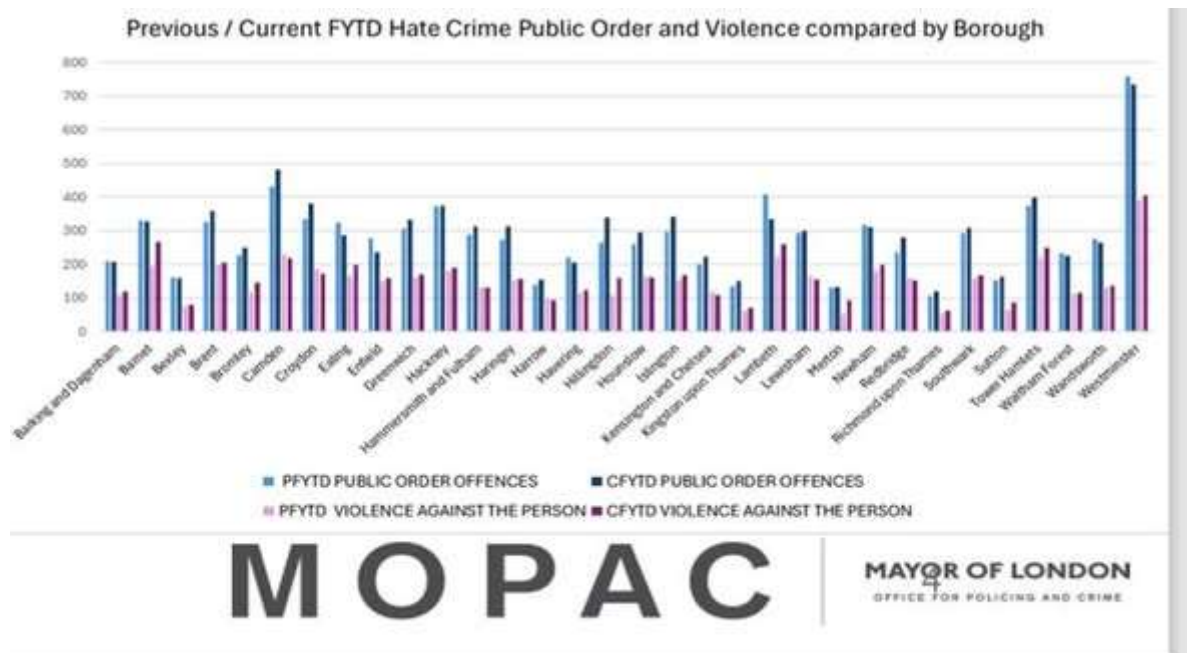

Latest statistics

Tower Hamlets 3rd worst for Hate crime and public order

Table 6: Local authorities with the highest and lowest household recycling rates in each region in 2023/24

Region	Position	Authority	Recycling rate	Percent of total recycling that is organic
London	Lowest	Tower Hamlets LB	15.8%	8.3%
London	Highest	Bromley LB	50.9%	53.2%

Tower Hamlets has the lowest recycling rate in the UK