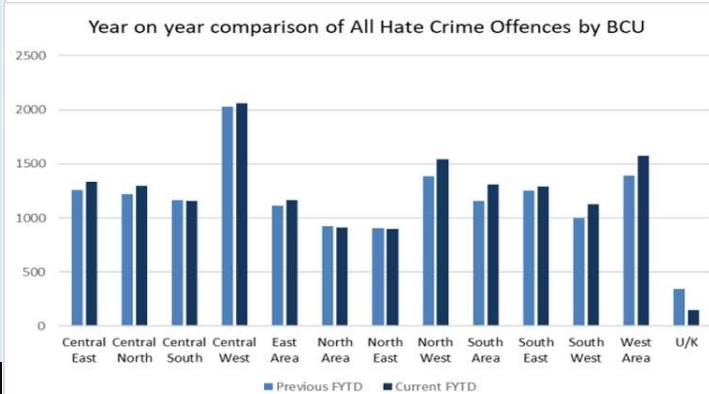

Is it an incident that our recycling rates are the lowest and our crime rates among the highest?

🚨 Tower Hamlets Council has spent over £455 MILLION since 2020

...on consultants, lawyers, recruitment firms, professional services and office costs. Yet, they do not listen to experienced Community Activists like ours.